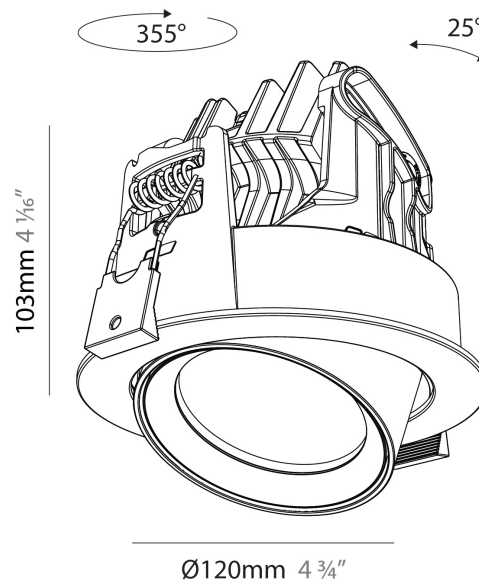

GENERAL

Series: Centriq
Subseries: Centriq Round Adjustable
Brand: Prolicht
Division: Architectural
Mounting Type: Recessed
Mounting Location: Ceiling
Subcategory: Spots

PHYSICAL

Shape: Cylinder
Diameter (mm): 120
Diameter (in): 4 3/4
Height (mm): 105
Height (in): 4 1/8
Min. Recessing Depth (mm): 120
Min. Recessing Depth (in): 4 3/4
Light Distribution: Adjustable / Direct
Weight (kg): 0.651
Diffuser: Lens Pack - No Lens / Opal / Linear Spread Lens / Honeycomb / Spread Lens
Fixture Finish: SSR / BKV / CWI / CRY / HAB / LAG / UFT / ITA / RUA / RUR / MIC / FTG / MYG / TWT / LOD / PUS / FRO / FUP / KIA / POP / BLS / SPG / MEY / GOH / GUM / CHC / COM / ABZ / JAG / OBR / MOS / ROR
Fixture Material: Aluminum
Cut-out Measurements: Dia. 112mm / 4 7/16"

ELECTRICAL

Lamp Type: LED (Zhaga Standard)
Input Wattage (W): 27.4
Total Output Wattage (W): 24.6
Dimming: Dali Dimming
Driver Included: No
Driver Location: Remote
Driver Type: Constant Current - Universal
Driver Class: Class 2
Input Voltage (V): 120 - 277
Constant Current (MA): 700

LED

Color Temperature (°K): 2700-6500 Tunable White
Max. Delivered Lumen (lm): Max 2403
Nominal Lumen (lm): 2827
CRI: >90 CRI
Lamp Life (hrs): 50000

OPTICAL

Reflector°: 24 / 34 / 54
Adjustability: Rotational 350°; Tilt 90°

RATINGS AND CERTIFICATIONS

Certified By: Certified for North American Standards
IP rating: IP20